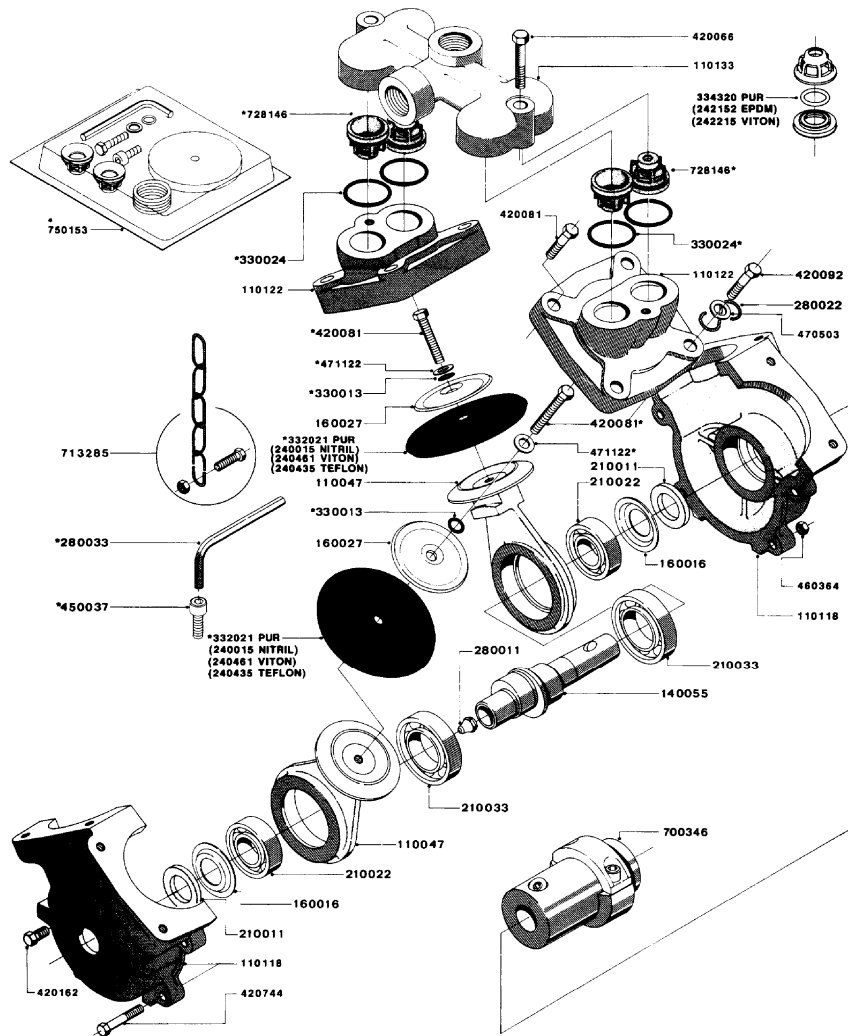

A5

parts-n°	order qty	description
110047	1	CONNECTING BAR 500-600
110118	1	HOUSE SECTION 600 RED
110122	1	DIAPHRAGME COVER 600 PAINT
110133	1	VALVE CHAMBER 600 PAINTED
140055	1	CRANK SHAFT 600
160016	1	SEALED PLATE
160027	1	DRAW SHOE 500/600
210011	1	FELT RING D 39/23 X 4 ...
210022	1	BEARING 500 600 PUMP
210033	1	BEARING 500 600 PUMP
240015	1	DIAPHRAGM 500/600 NITRILX
240435	1	DIAPHRAGME M 500/600 TEFL
240461	1	DIAPHRAGM M 500-600 VITON
242152	1	O-RING D 18,2X3 70 SH. EP
242215	1	O-RING D 18X3
280011	1	GREASE NIPPLE 3/8' SAE H TR .
280022	1	S-HOOK
280033	1	HEXAGON KEY W 5/16'
330013	1	O-RING 15.0 X 10.0 X 2.5 PUR
330024	1	O-RING 41.1 X 34.5 X 3.3 PUR
332021	1	DIAPHRAGM 500-600 POLYURE
334320	1	O-RING 18X3 PUR

A5

parts-n°	order qty	description
420066	1	3/8' X 50 WG MACHIN.SCREW
420081	1	3/8'X40 WG HEXAGONSCREW8.
420092	1	3/8' X 45 WG HEX-HEAD SCR
420162	1	3/8' X 15 WG MACH.SCREW G
420744	1	SCEW HM 8X40/22 A2 SS DIN931
450037	1	3/8'X1' WG UNBR. SCR. C.,
460364	1	NUT HU M8 A2 SS DIN934
470503	1	WASHER D18/D10X2
471122	1	WASHER 10MM 20X10.5X2 SS G304
700346	1	COUPLING 1 3/8' X 25 PAIN
713285	1	LOCK CHAIN
728146	1	PUMP VALVE D 35
750153	1	600 PUMP KIT